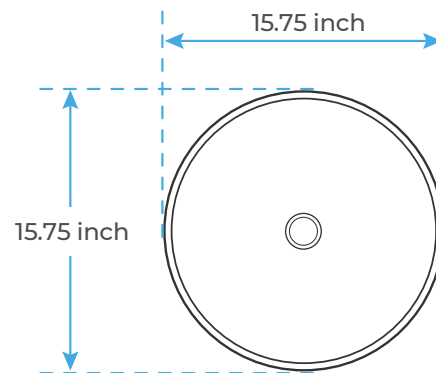

Comfortable experience 6 Main Features, Don't miss

- **Splash-proof design**
- **Liner wide and deep**
- **Integral molding**
- **Rapid drainage**
- **Light luxury series**
- **Refined copper drainage**

All dimensions and specifications are nominal and may vary. Use actual products for accuracy in critical situations.