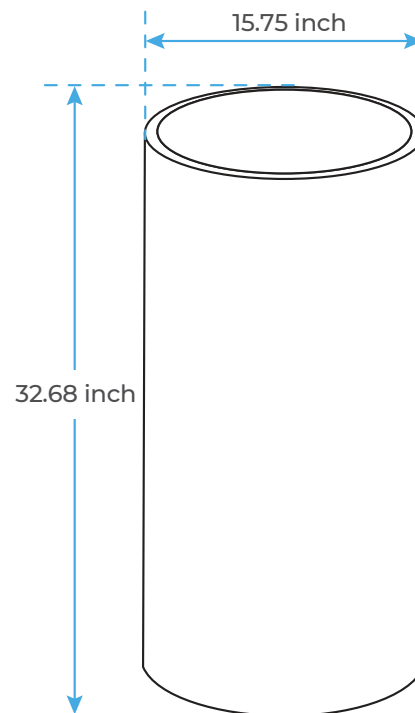

Comfortable experience 6 Main Features, Don't miss

- **Splash-proof design**
- **Liner wide and deep**
- **Integral molding**
- **Rapid drainage**
- **Light luxury series**
- **Refined copper drainage**

All dimensions and specifications are nominal and may vary. Use actual products for accuracy in critical situations.